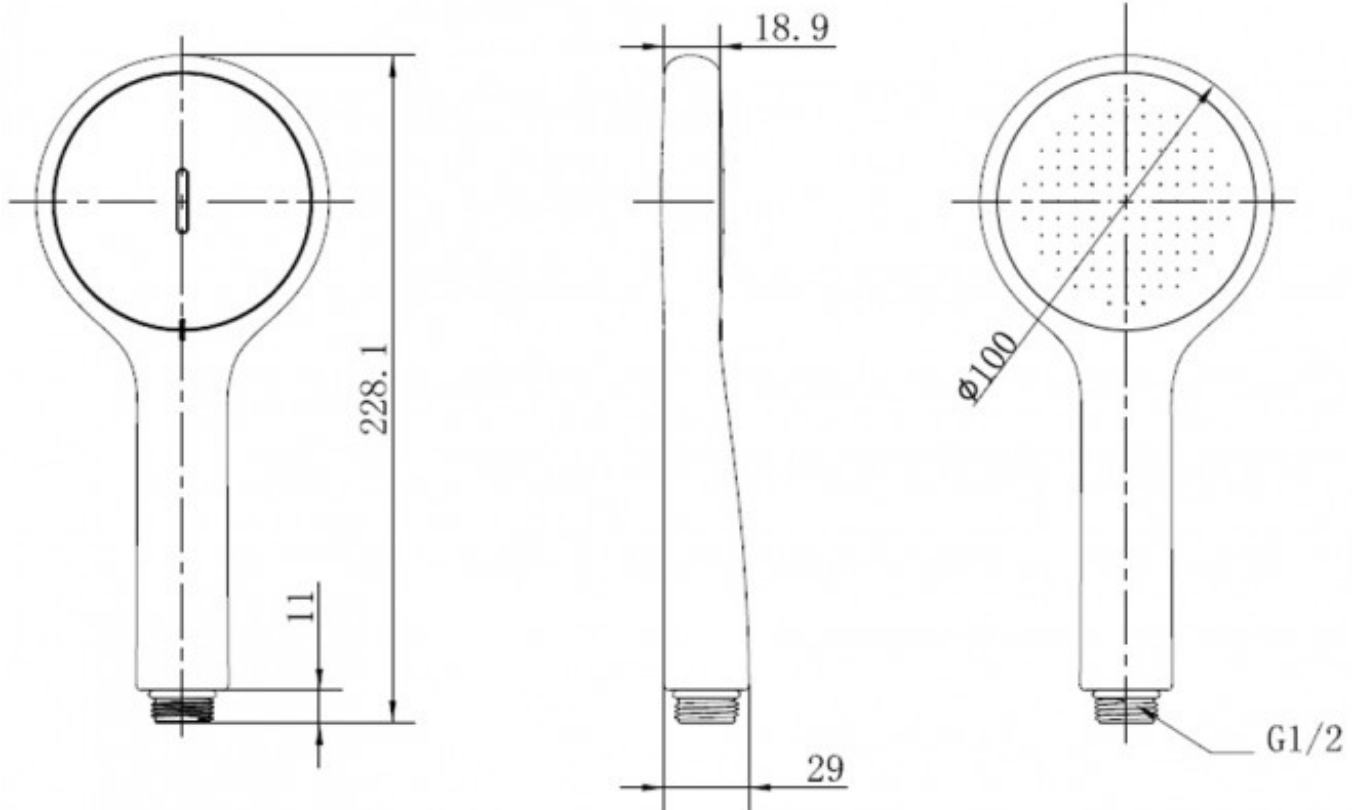

GENIE MULTI PRESSURE 1FCT HAND PIECE AQUAMARINE

American Standard

41410.AQ

$49.00

Residential/Light Commercial Use

Suitable for Residential/Light Commercial Use (Kitchens, Bathrooms and Laundries in Hotels, Motels and Retirement Villages).

Guarantee

10 Year Guarantee

2 Star WELS rating

More than 9 but not more than 12 litres per minute.

Mains Pressure

Suitable for Mains Pressure.

Multi Pressure

Suitable for Multi Pressure.

Water Saving

Water-saving for ecological and economical sense.

Design Award

Design For Asia